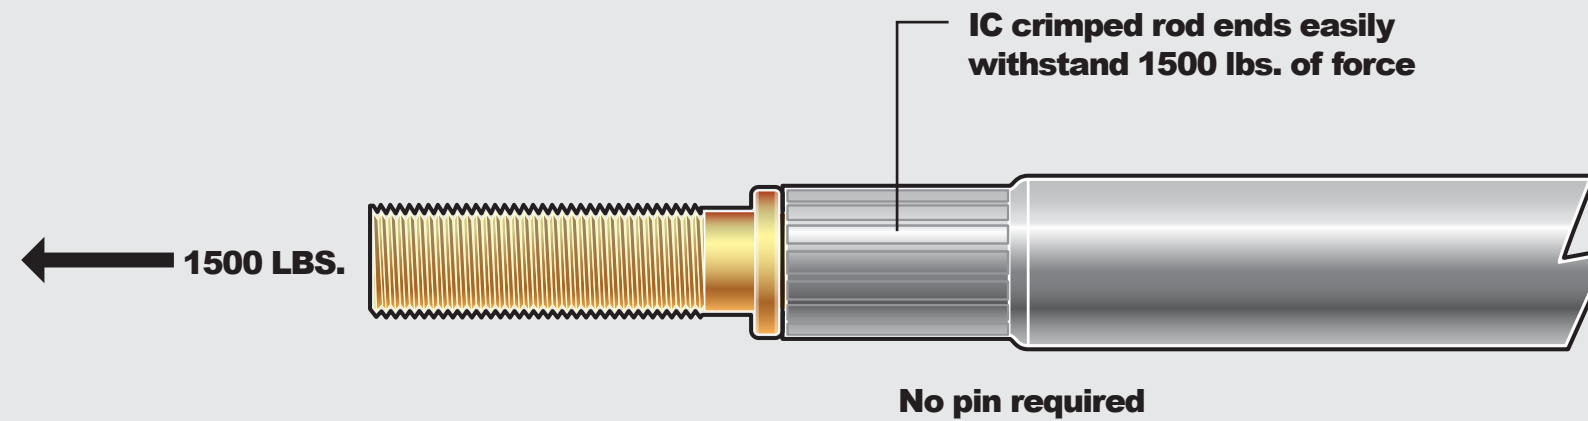

Steel with Zinc Chromate Finish

Galvanized Steel Pipe

1/2-20 Threaded Rod End

P/N 3070389

3006738-XX

Overall Length

Overall Length	Pipe Length	Price	Overall Length	Pipe Length	Est. Price	Overall Length	Pipe Length	Price
10.0	5.75	\$12.55	23.0	18.75	\$14.08	35.5	31.25	\$15.61
10.5	6.25	\$12.61	23.5	19.25	\$14.14	36.0	31.75	\$15.67
11.0	6.75	\$12.67	24.0	19.75	\$14.20	36.5	32.25	\$15.72
11.5	7.25	\$12.73	24.5	20.25	\$14.26	37.0	32.75	\$15.79
12.0	7.75	\$12.79	25.0	20.75	\$14.32	37.5	33.25	\$15.85
12.5	8.25	\$12.85	25.5	21.25	\$14.38	38.0	33.75	\$15.91
13.0	8.75	\$12.91	26.0	21.75	\$14.44	38.5	34.25	\$15.96
13.5	9.25	\$12.96	26.5	22.25	\$14.49	39.0	34.75	\$16.02
14.0	9.75	\$13.02	27.0	22.75	\$14.55	39.5	35.25	\$16.08
14.5	10.25	\$13.08	27.5	23.25	\$14.61	40.0	35.75	\$16.14
15.0	10.75	\$13.14	28.0	23.75	\$14.67	40.5	36.25	\$16.20
15.6	11.35	\$13.20	28.5	24.25	\$14.73	41.0	36.75	\$16.26
16.0	11.75	\$13.26	29.0	24.75	\$14.79	41.5	37.25	\$16.32
16.5	12.25	\$13.32	29.5	25.25	\$14.84	42.0	37.75	\$16.38
17.0	12.75	\$13.37	30.0	25.75	\$14.90	42.5	38.25	\$16.44
17.5	13.25	\$13.44	30.5	26.25	\$14.96	43.0	38.75	\$16.49
18.0	13.75	\$13.49	31.0	26.75	\$15.02	43.5	39.25	\$16.55
18.5	14.25	\$13.55	31.5	27.25	\$15.08	44.0	39.75	\$16.61
19.0	14.75	\$13.61	32.0	27.75	\$15.14	44.5	40.25	\$16.67
19.5	15.25	\$13.67	32.5	28.25	\$15.20	45.0	40.75	\$16.73
20.0	15.75	\$13.73	33.0	28.75	\$15.25	5.5	41.25	\$16.79
20.5	16.25	\$13.79	33.5	29.25	\$15.31	46.0	41.75	\$16.85
21.0	16.75	\$13.85	34.0	29.75	\$15.38	46.5	42.25	\$16.91
21.5	17.25	\$13.91	34.5	30.25	\$15.44	47.0	42.75	\$16.96
22.0	17.75	\$13.96	34.75	30.50	\$15.49	47.5	43.25	\$17.02
22.5	18.25	\$14.02	35.0	30.75	\$15.55	48.0	43.75	\$17.08
						51.0	46.75	\$17.38
						52.0	47.75	\$17.50

Innovative Controls Inc.
Swedged End Effector Valve Control Tie Rods

Offset Rod Adaptors
Steel with Zinc Chromate Finish

Steel with Zinc Chromate Finish

3.00 inch Valve Handle
P/N 3050368

4.00 inch Valve Handle
P/N 3050369