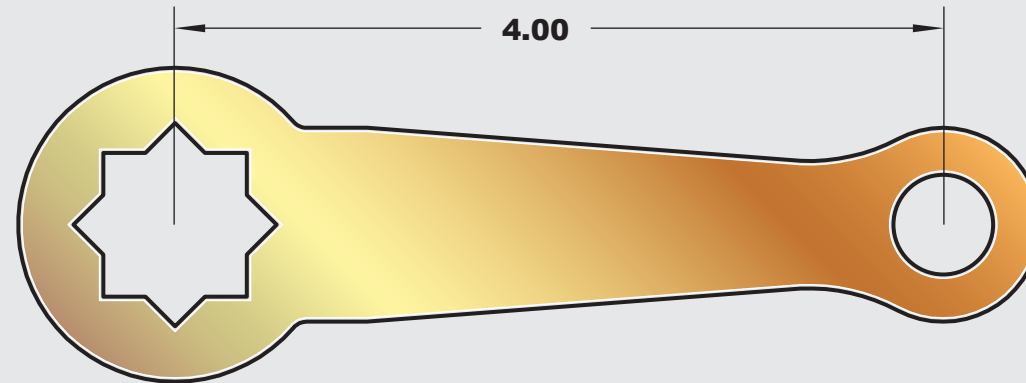

Steel with Zinc Chromate Finish

Galvanized Steel Pipe

1/2-20 Threaded Rod End

P/N 3070389

3006738-XX

Overall Length

Overall Length	Pipe Length	Price	Overall Length	Pipe Length	Est. Price	Overall Length	Pipe Length	Price
10.0	5.75	\$12.55	23.0	18.75	\$14.08	35.5	31.25	\$15.61
10.5	6.25	\$12.61	23.5	19.25	\$14.14	36.0	31.75	\$15.67
11.0	6.75	\$12.67	24.0	19.75	\$14.20	36.5	32.25	\$15.72
11.5	7.25	\$12.73	24.5	20.25	\$14.26	37.0	32.75	\$15.79
12.0	7.75	\$12.79	25.0	20.75	\$14.32	37.5	33.25	\$15.85
12.5	8.25	\$12.85	25.5	21.25	\$14.38	38.0	33.75	\$15.91
13.0	8.75	\$12.91	26.0	21.75	\$14.44	38.5	34.25	\$15.96
13.5	9.25	\$12.96	26.5	22.25	\$14.49	39.0	34.75	\$16.02
14.0	9.75	\$13.02	27.0	22.75	\$14.55	39.5	35.25	\$16.08
14.5	10.25	\$13.08	27.5	23.25	\$14.61	40.0	35.75	\$16.14
15.0	10.75	\$13.14	28.0	23.75	\$14.67	40.5	36.25	\$16.20
15.6	11.35	\$13.20	28.5	24.25	\$14.73	41.0	36.75	\$16.26
16.0	11.75	\$13.26	29.0	24.75	\$14.79	41.5	37.25	\$16.32
16.5	12.25	\$13.32	29.5	25.25	\$14.84	42.0	37.75	\$16.38
17.0	12.75	\$13.37	30.0	25.75	\$14.90	42.5	38.25	\$16.44
17.5	13.25	\$13.44	30.5	26.25	\$14.96	43.0	38.75	\$16.49
18.0	13.75	\$13.49	31.0	26.75	\$15.02	43.5	39.25	\$16.55
18.5	14.25	\$13.55	31.5	27.25	\$15.08	44.0	39.75	\$16.61
19.0	14.75	\$13.61	32.0	27.75	\$15.14	44.5	40.25	\$16.67
19.5	15.25	\$13.67	32.5	28.25	\$15.20	45.0	40.75	\$16.73
20.0	15.75	\$13.73	33.0	28.75	\$15.25	5.5	41.25	\$16.79
20.5	16.25	\$13.79	33.5	29.25	\$15.31	46.0	41.75	\$16.85
21.0	16.75	\$13.85	34.0	29.75	\$15.38	46.5	42.25	\$16.91
21.5	17.25	\$13.91	34.5	30.25	\$15.44	47.0	42.75	\$16.96
22.0	17.75	\$13.96	34.75	30.50	\$15.49	47.5	43.25	\$17.02
22.5	18.25	\$14.02	35.0	30.75	\$15.55	48.0	43.75	\$17.08
						51.0	46.75	\$17.38
						52.0	47.75	\$17.50

Innovative Controls Inc.
Swedged End Effector Valve Control Tie Rods

Offset Rod Adaptors
Steel with Zinc Chromate Finish

Steel with Zinc Chromate Finish

3.00 inch Valve Handle
P/N 3050368

4.00 inch Valve Handle
P/N 3050369