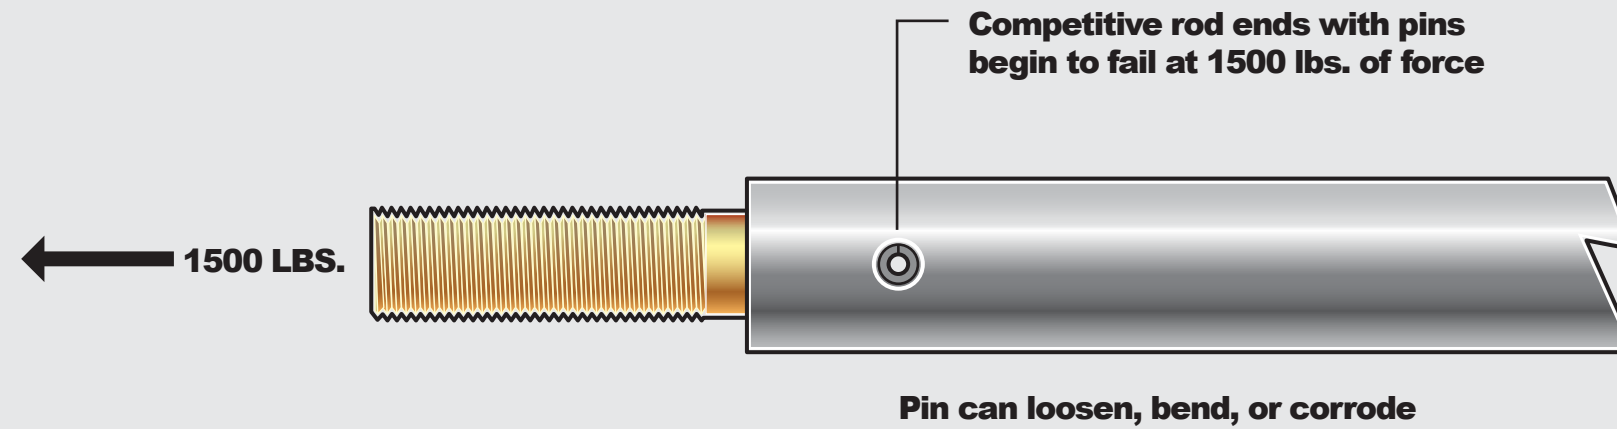

Steel with Zinc Chromate Finish

Galvanized Steel Pipe

1/2-20 Threaded Rod End

P/N 3070389

3006738-XX

Overall Length

Overall Length	Pipe Length	Price	Overall Length	Pipe Length	Est. Price	Overall Length	Pipe Length	Price
10.0	5.75	\$12.55	23.0	18.75	\$14.08	35.5	31.25	\$15.61
10.5	6.25	\$12.61	23.5	19.25	\$14.14	36.0	31.75	\$15.67
11.0	6.75	\$12.67	24.0	19.75	\$14.20	36.5	32.25	\$15.72
11.5	7.25	\$12.73	24.5	20.25	\$14.26	37.0	32.75	\$15.79
12.0	7.75	\$12.79	25.0	20.75	\$14.32	37.5	33.25	\$15.85
12.5	8.25	\$12.85	25.5	21.25	\$14.38	38.0	33.75	\$15.91
13.0	8.75	\$12.91	26.0	21.75	\$14.44	38.5	34.25	\$15.96
13.5	9.25	\$12.96	26.5	22.25	\$14.49	39.0	34.75	\$16.02
14.0	9.75	\$13.02	27.0	22.75	\$14.55	39.5	35.25	\$16.08
14.5	10.25	\$13.08	27.5	23.25	\$14.61	40.0	35.75	\$16.14
15.0	10.75	\$13.14	28.0	23.75	\$14.67	40.5	36.25	\$16.20
15.6	11.35	\$13.20	28.5	24.25	\$14.73	41.0	36.75	\$16.26
16.0	11.75	\$13.26	29.0	24.75	\$14.79	41.5	37.25	\$16.32
16.5	12.25	\$13.32	29.5	25.25	\$14.84	42.0	37.75	\$16.38
17.0	12.75	\$13.37	30.0	25.75	\$14.90	42.5	38.25	\$16.44
17.5	13.25	\$13.44	30.5	26.25	\$14.96	43.0	38.75	\$16.49
18.0	13.75	\$13.49	31.0	26.75	\$15.02	43.5	39.25	\$16.55
18.5	14.25	\$13.55	31.5	27.25	\$15.08	44.0	39.75	\$16.61
19.0	14.75	\$13.61	32.0	27.75	\$15.14	44.5	40.25	\$16.67
19.5	15.25	\$13.67	32.5	28.25	\$15.20	45.0	40.75	\$16.73
20.0	15.75	\$13.73	33.0	28.75	\$15.25	5.5	41.25	\$16.79
20.5	16.25	\$13.79	33.5	29.25	\$15.31	46.0	41.75	\$16.85
21.0	16.75	\$13.85	34.0	29.75	\$15.38	46.5	42.25	\$16.91
21.5	17.25	\$13.91	34.5	30.25	\$15.44	47.0	42.75	\$16.96
22.0	17.75	\$13.96	34.75	30.50	\$15.49	47.5	43.25	\$17.02
22.5	18.25	\$14.02	35.0	30.75	\$15.55	48.0	43.75	\$17.08
						51.0	46.75	\$17.38
						52.0	47.75	\$17.50

Innovative Controls Inc.
Swedged End Effector Valve Control Tie Rods

Offset Rod Adaptors
Steel with Zinc Chromate Finish

Steel with Zinc Chromate Finish

3.00 inch Valve Handle
P/N 3050368

4.00 inch Valve Handle
P/N 3050369