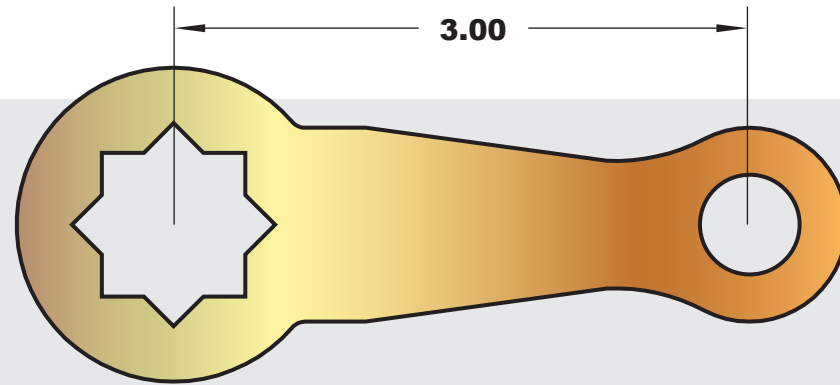

Steel with Zinc Chromate Finish

Galvanized Steel Pipe

1/2-20 Threaded Rod End

P/N 3070389

3006738-XX

Overall Length

Overall Length	Pipe Length	Price	Overall Length	Pipe Length	Est. Price	Overall Length	Pipe Length	Price
10.0	5.75	\$12.55	23.0	18.75	\$14.08	35.5	31.25	\$15.61
10.5	6.25	\$12.61	23.5	19.25	\$14.14	36.0	31.75	\$15.67
11.0	6.75	\$12.67	24.0	19.75	\$14.20	36.5	32.25	\$15.72
11.5	7.25	\$12.73	24.5	20.25	\$14.26	37.0	32.75	\$15.79
12.0	7.75	\$12.79	25.0	20.75	\$14.32	37.5	33.25	\$15.85
12.5	8.25	\$12.85	25.5	21.25	\$14.38	38.0	33.75	\$15.91
13.0	8.75	\$12.91	26.0	21.75	\$14.44	38.5	34.25	\$15.96
13.5	9.25	\$12.96	26.5	22.25	\$14.49	39.0	34.75	\$16.02
14.0	9.75	\$13.02	27.0	22.75	\$14.55	39.5	35.25	\$16.08
14.5	10.25	\$13.08	27.5	23.25	\$14.61	40.0	35.75	\$16.14
15.0	10.75	\$13.14	28.0	23.75	\$14.67	40.5	36.25	\$16.20
15.6	11.35	\$13.20	28.5	24.25	\$14.73	41.0	36.75	\$16.26
16.0	11.75	\$13.26	29.0	24.75	\$14.79	41.5	37.25	\$16.32
16.5	12.25	\$13.32	29.5	25.25	\$14.84	42.0	37.75	\$16.38
17.0	12.75	\$13.37	30.0	25.75	\$14.90	42.5	38.25	\$16.44
17.5	13.25	\$13.44	30.5	26.25	\$14.96	43.0	38.75	\$16.49
18.0	13.75	\$13.49	31.0	26.75	\$15.02	43.5	39.25	\$16.55
18.5	14.25	\$13.55	31.5	27.25	\$15.08	44.0	39.75	\$16.61
19.0	14.75	\$13.61	32.0	27.75	\$15.14	44.5	40.25	\$16.67
19.5	15.25	\$13.67	32.5	28.25	\$15.20	45.0	40.75	\$16.73
20.0	15.75	\$13.73	33.0	28.75	\$15.25	5.5	41.25	\$16.79
20.5	16.25	\$13.79	33.5	29.25	\$15.31	46.0	41.75	\$16.85
21.0	16.75	\$13.85	34.0	29.75	\$15.38	46.5	42.25	\$16.91
21.5	17.25	\$13.91	34.5	30.25	\$15.44	47.0	42.75	\$16.96
22.0	17.75	\$13.96	34.75	30.50	\$15.49	47.5	43.25	\$17.02
22.5	18.25	\$14.02	35.0	30.75	\$15.55	48.0	43.75	\$17.08
						51.0	46.75	\$17.38
						52.0	47.75	\$17.50

Innovative Controls Inc.
Swedged End Effector Valve Control Tie Rods

Offset Rod Adaptors
Steel with Zinc Chromate Finish

Steel with Zinc Chromate Finish

3.00 inch Valve Handle
P/N 3050368

4.00 inch Valve Handle
P/N 3050369