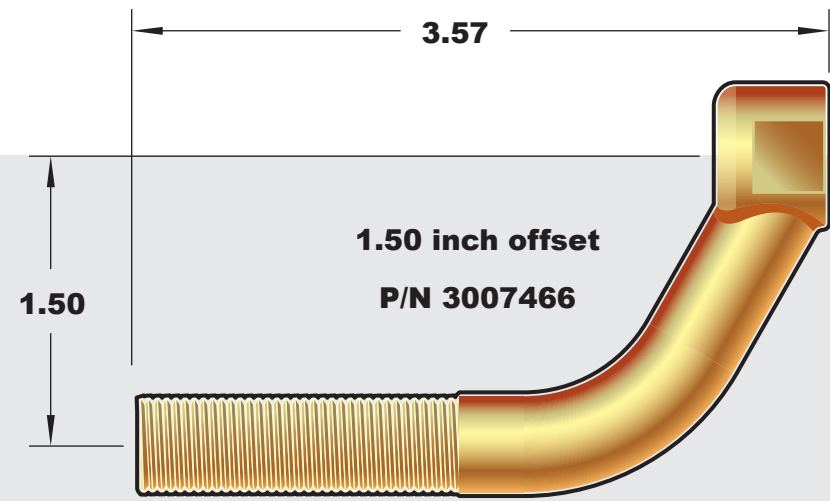

Steel with Zinc Chromate Finish

Galvanized Steel Pipe

1/2-20 Threaded Rod End

P/N 3070389

3006738-XX

Overall Length

Overall Length	Pipe Length	Price	Overall Length	Pipe Length	Est. Price	Overall Length	Pipe Length	Price
10.0	5.75	\$12.55	23.0	18.75	\$14.08	35.5	31.25	\$15.61
10.5	6.25	\$12.61	23.5	19.25	\$14.14	36.0	31.75	\$15.67
11.0	6.75	\$12.67	24.0	19.75	\$14.20	36.5	32.25	\$15.72
11.5	7.25	\$12.73	24.5	20.25	\$14.26	37.0	32.75	\$15.79
12.0	7.75	\$12.79	25.0	20.75	\$14.32	37.5	33.25	\$15.85
12.5	8.25	\$12.85	25.5	21.25	\$14.38	38.0	33.75	\$15.91
13.0	8.75	\$12.91	26.0	21.75	\$14.44	38.5	34.25	\$15.96
13.5	9.25	\$12.96	26.5	22.25	\$14.49	39.0	34.75	\$16.02
14.0	9.75	\$13.02	27.0	22.75	\$14.55	39.5	35.25	\$16.08
14.5	10.25	\$13.08	27.5	23.25	\$14.61	40.0	35.75	\$16.14
15.0	10.75	\$13.14	28.0	23.75	\$14.67	40.5	36.25	\$16.20
15.6	11.35	\$13.20	28.5	24.25	\$14.73	41.0	36.75	\$16.26
16.0	11.75	\$13.26	29.0	24.75	\$14.79	41.5	37.25	\$16.32
16.5	12.25	\$13.32	29.5	25.25	\$14.84	42.0	37.75	\$16.38
17.0	12.75	\$13.37	30.0	25.75	\$14.90	42.5	38.25	\$16.44
17.5	13.25	\$13.44	30.5	26.25	\$14.96	43.0	38.75	\$16.49
18.0	13.75	\$13.49	31.0	26.75	\$15.02	43.5	39.25	\$16.55
18.5	14.25	\$13.55	31.5	27.25	\$15.08	44.0	39.75	\$16.61
19.0	14.75	\$13.61	32.0	27.75	\$15.14	44.5	40.25	\$16.67
19.5	15.25	\$13.67	32.5	28.25	\$15.20	45.0	40.75	\$16.73
20.0	15.75	\$13.73	33.0	28.75	\$15.25	5.5	41.25	\$16.79
20.5	16.25	\$13.79	33.5	29.25	\$15.31	46.0	41.75	\$16.85
21.0	16.75	\$13.85	34.0	29.75	\$15.38	46.5	42.25	\$16.91
21.5	17.25	\$13.91	34.5	30.25	\$15.44	47.0	42.75	\$16.96
22.0	17.75	\$13.96	34.75	30.50	\$15.49	47.5	43.25	\$17.02
22.5	18.25	\$14.02	35.0	30.75	\$15.55	48.0	43.75	\$17.08
						51.0	46.75	\$17.38
						52.0	47.75	\$17.50

Innovative Controls Inc.
Swedged End Effector Valve Control Tie Rods

Offset Rod Adaptors
Steel with Zinc Chromate Finish

Steel with Zinc Chromate Finish

3.00 inch Valve Handle
P/N 3050368

4.00 inch Valve Handle
P/N 3050369