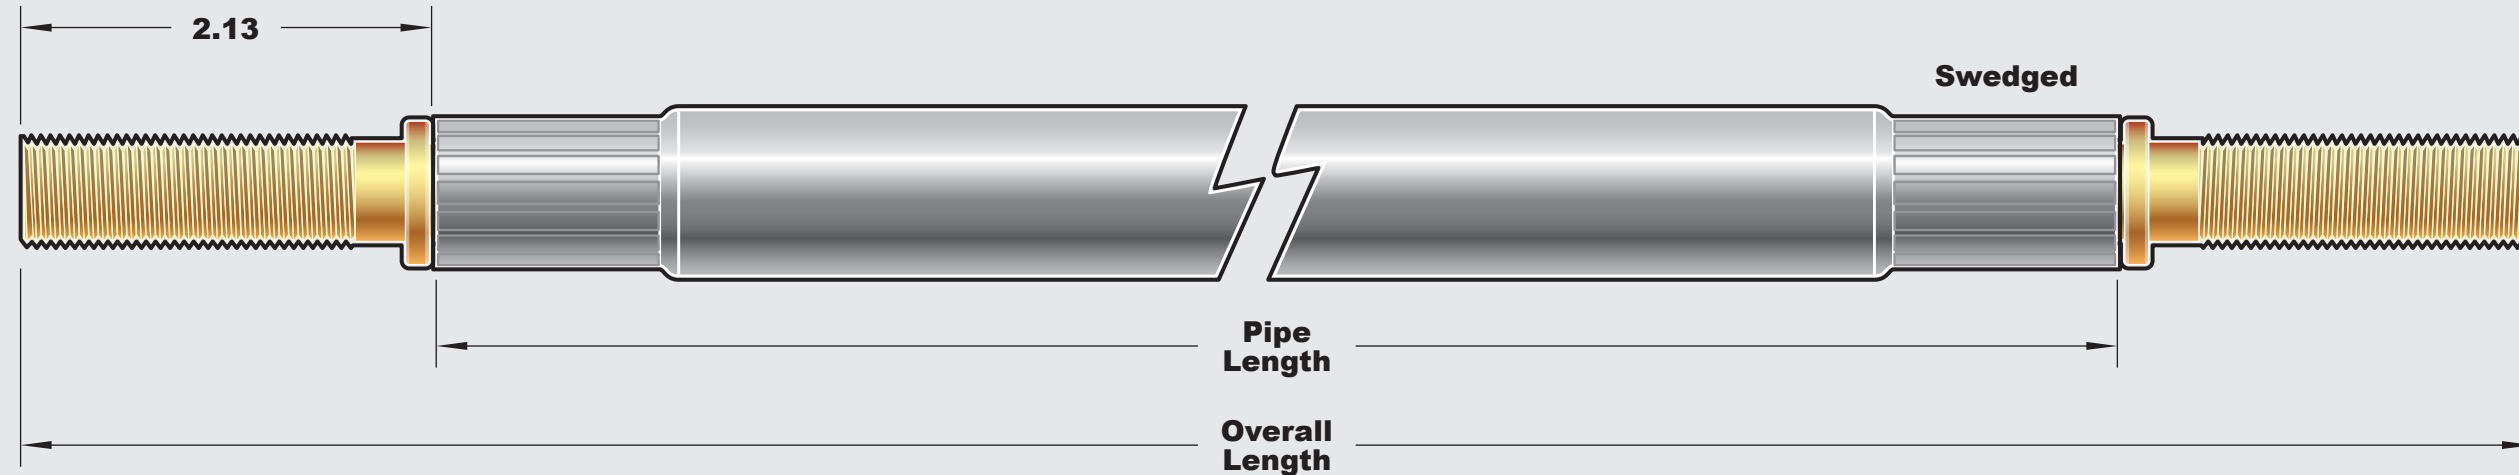

Steel with Zinc Chromate Finish

Galvanized Steel Pipe

1/2-20 Threaded Rod End

P/N 3070389

3006738-XX

Overall Length

Overall Length	Pipe Length	Price	Overall Length	Pipe Length	Est. Price	Overall Length	Pipe Length	Price
10.0	5.75	\$12.55	23.0	18.75	\$14.08	35.5	31.25	\$15.61
10.5	6.25	\$12.61	23.5	19.25	\$14.14	36.0	31.75	\$15.67
11.0	6.75	\$12.67	24.0	19.75	\$14.20	36.5	32.25	\$15.72
11.5	7.25	\$12.73	24.5	20.25	\$14.26	37.0	32.75	\$15.79
12.0	7.75	\$12.79	25.0	20.75	\$14.32	37.5	33.25	\$15.85
12.5	8.25	\$12.85	25.5	21.25	\$14.38	38.0	33.75	\$15.91
13.0	8.75	\$12.91	26.0	21.75	\$14.44	38.5	34.25	\$15.96
13.5	9.25	\$12.96	26.5	22.25	\$14.49	39.0	34.75	\$16.02
14.0	9.75	\$13.02	27.0	22.75	\$14.55	39.5	35.25	\$16.08
14.5	10.25	\$13.08	27.5	23.25	\$14.61	40.0	35.75	\$16.14
15.0	10.75	\$13.14	28.0	23.75	\$14.67	40.5	36.25	\$16.20
15.6	11.35	\$13.20	28.5	24.25	\$14.73	41.0	36.75	\$16.26
16.0	11.75	\$13.26	29.0	24.75	\$14.79	41.5	37.25	\$16.32
16.5	12.25	\$13.32	29.5	25.25	\$14.84	42.0	37.75	\$16.38
17.0	12.75	\$13.37	30.0	25.75	\$14.90	42.5	38.25	\$16.44
17.5	13.25	\$13.44	30.5	26.25	\$14.96	43.0	38.75	\$16.49
18.0	13.75	\$13.49	31.0	26.75	\$15.02	43.5	39.25	\$16.55
18.5	14.25	\$13.55	31.5	27.25	\$15.08	44.0	39.75	\$16.61
19.0	14.75	\$13.61	32.0	27.75	\$15.14	44.5	40.25	\$16.67
19.5	15.25	\$13.67	32.5	28.25	\$15.20	45.0	40.75	\$16.73
20.0	15.75	\$13.73	33.0	28.75	\$15.25	5.5	41.25	\$16.79
20.5	16.25	\$13.79	33.5	29.25	\$15.31	46.0	41.75	\$16.85
21.0	16.75	\$13.85	34.0	29.75	\$15.38	46.5	42.25	\$16.91
21.5	17.25	\$13.91	34.5	30.25	\$15.44	47.0	42.75	\$16.96
22.0	17.75	\$13.96	34.75	30.50	\$15.49	47.5	43.25	\$17.02
22.5	18.25	\$14.02	35.0	30.75	\$15.55	48.0	43.75	\$17.08
						51.0	46.75	\$17.38
						52.0	47.75	\$17.50

Innovative Controls Inc.
Swedged End Effector Valve Control Tie Rods

Offset Rod Adaptors
Steel with Zinc Chromate Finish

Steel with Zinc Chromate Finish

3.00 inch Valve Handle
P/N 3050368

4.00 inch Valve Handle
P/N 3050369