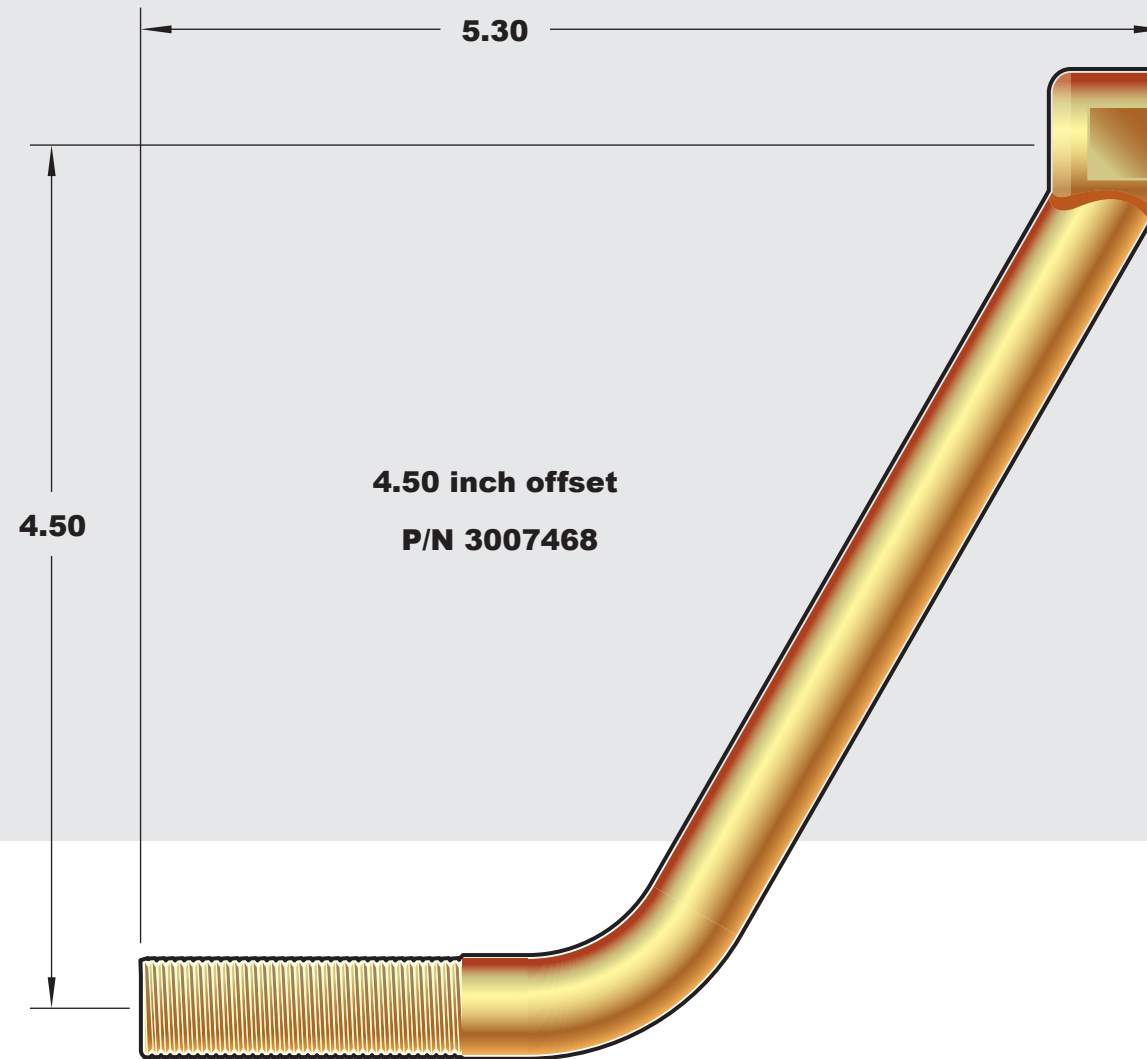

Steel with Zinc Chromate Finish

Galvanized Steel Pipe

1/2-20 Threaded Rod End

P/N 3070389

3006738-XX

Overall Length

Overall Length	Pipe Length	Price	Overall Length	Pipe Length	Est. Price	Overall Length	Pipe Length	Price
10.0	5.75	\$12.55	23.0	18.75	\$14.08	35.5	31.25	\$15.61
10.5	6.25	\$12.61	23.5	19.25	\$14.14	36.0	31.75	\$15.67
11.0	6.75	\$12.67	24.0	19.75	\$14.20	36.5	32.25	\$15.72
11.5	7.25	\$12.73	24.5	20.25	\$14.26	37.0	32.75	\$15.79
12.0	7.75	\$12.79	25.0	20.75	\$14.32	37.5	33.25	\$15.85
12.5	8.25	\$12.85	25.5	21.25	\$14.38	38.0	33.75	\$15.91
13.0	8.75	\$12.91	26.0	21.75	\$14.44	38.5	34.25	\$15.96
13.5	9.25	\$12.96	26.5	22.25	\$14.49	39.0	34.75	\$16.02
14.0	9.75	\$13.02	27.0	22.75	\$14.55	39.5	35.25	\$16.08
14.5	10.25	\$13.08	27.5	23.25	\$14.61	40.0	35.75	\$16.14
15.0	10.75	\$13.14	28.0	23.75	\$14.67	40.5	36.25	\$16.20
15.6	11.35	\$13.20	28.5	24.25	\$14.73	41.0	36.75	\$16.26
16.0	11.75	\$13.26	29.0	24.75	\$14.79	41.5	37.25	\$16.32
16.5	12.25	\$13.32	29.5	25.25	\$14.84	42.0	37.75	\$16.38
17.0	12.75	\$13.37	30.0	25.75	\$14.90	42.5	38.25	\$16.44
17.5	13.25	\$13.44	30.5	26.25	\$14.96	43.0	38.75	\$16.49
18.0	13.75	\$13.49	31.0	26.75	\$15.02	43.5	39.25	\$16.55
18.5	14.25	\$13.55	31.5	27.25	\$15.08	44.0	39.75	\$16.61
19.0	14.75	\$13.61	32.0	27.75	\$15.14	44.5	40.25	\$16.67
19.5	15.25	\$13.67	32.5	28.25	\$15.20	45.0	40.75	\$16.73
20.0	15.75	\$13.73	33.0	28.75	\$15.25	5.5	41.25	\$16.79
20.5	16.25	\$13.79	33.5	29.25	\$15.31	46.0	41.75	\$16.85
21.0	16.75	\$13.85	34.0	29.75	\$15.38	46.5	42.25	\$16.91
21.5	17.25	\$13.91	34.5	30.25	\$15.44	47.0	42.75	\$16.96
22.0	17.75	\$13.96	34.75	30.50	\$15.49	47.5	43.25	\$17.02
22.5	18.25	\$14.02	35.0	30.75	\$15.55	48.0	43.75	\$17.08
						51.0	46.75	\$17.38
						52.0	47.75	\$17.50

Innovative Controls Inc.
Swedged End Effector Valve Control Tie Rods

Offset Rod Adaptors
Steel with Zinc Chromate Finish

Steel with Zinc Chromate Finish

3.00 inch Valve Handle
P/N 3050368

4.00 inch Valve Handle
P/N 3050369