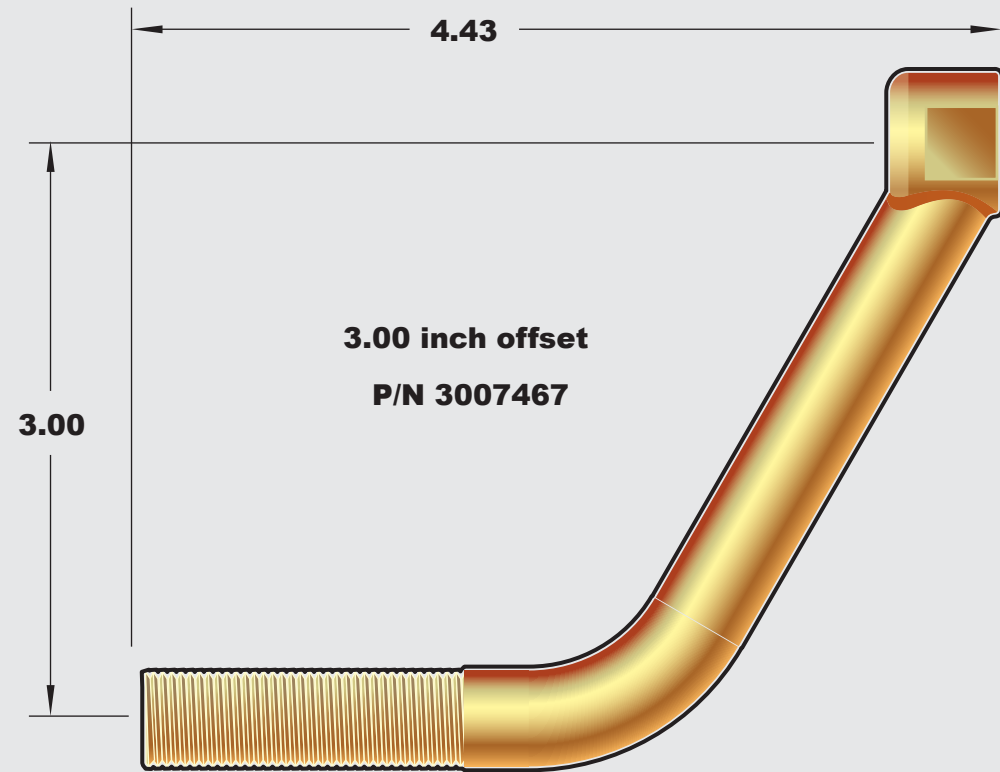

Steel with Zinc Chromate Finish

Galvanized Steel Pipe

1/2-20 Threaded Rod End

P/N 3070389

3006738-XX

Overall Length

Overall Length	Pipe Length	Price	Overall Length	Pipe Length	Est. Price	Overall Length	Pipe Length	Price
10.0	5.75	\$12.55	23.0	18.75	\$14.08	35.5	31.25	\$15.61
10.5	6.25	\$12.61	23.5	19.25	\$14.14	36.0	31.75	\$15.67
11.0	6.75	\$12.67	24.0	19.75	\$14.20	36.5	32.25	\$15.72
11.5	7.25	\$12.73	24.5	20.25	\$14.26	37.0	32.75	\$15.79
12.0	7.75	\$12.79	25.0	20.75	\$14.32	37.5	33.25	\$15.85
12.5	8.25	\$12.85	25.5	21.25	\$14.38	38.0	33.75	\$15.91
13.0	8.75	\$12.91	26.0	21.75	\$14.44	38.5	34.25	\$15.96
13.5	9.25	\$12.96	26.5	22.25	\$14.49	39.0	34.75	\$16.02
14.0	9.75	\$13.02	27.0	22.75	\$14.55	39.5	35.25	\$16.08
14.5	10.25	\$13.08	27.5	23.25	\$14.61	40.0	35.75	\$16.14
15.0	10.75	\$13.14	28.0	23.75	\$14.67	40.5	36.25	\$16.20
15.6	11.35	\$13.20	28.5	24.25	\$14.73	41.0	36.75	\$16.26
16.0	11.75	\$13.26	29.0	24.75	\$14.79	41.5	37.25	\$16.32
16.5	12.25	\$13.32	29.5	25.25	\$14.84	42.0	37.75	\$16.38
17.0	12.75	\$13.37	30.0	25.75	\$14.90	42.5	38.25	\$16.44
17.5	13.25	\$13.44	30.5	26.25	\$14.96	43.0	38.75	\$16.49
18.0	13.75	\$13.49	31.0	26.75	\$15.02	43.5	39.25	\$16.55
18.5	14.25	\$13.55	31.5	27.25	\$15.08	44.0	39.75	\$16.61
19.0	14.75	\$13.61	32.0	27.75	\$15.14	44.5	40.25	\$16.67
19.5	15.25	\$13.67	32.5	28.25	\$15.20	45.0	40.75	\$16.73
20.0	15.75	\$13.73	33.0	28.75	\$15.25	5.5	41.25	\$16.79
20.5	16.25	\$13.79	33.5	29.25	\$15.31	46.0	41.75	\$16.85
21.0	16.75	\$13.85	34.0	29.75	\$15.38	46.5	42.25	\$16.91
21.5	17.25	\$13.91	34.5	30.25	\$15.44	47.0	42.75	\$16.96
22.0	17.75	\$13.96	34.75	30.50	\$15.49	47.5	43.25	\$17.02
22.5	18.25	\$14.02	35.0	30.75	\$15.55	48.0	43.75	\$17.08
						51.0	46.75	\$17.38
						52.0	47.75	\$17.50

Innovative Controls Inc.
Swedged End Effector Valve Control Tie Rods

Offset Rod Adaptors
Steel with Zinc Chromate Finish

Steel with Zinc Chromate Finish

3.00 inch Valve Handle
P/N 3050368

4.00 inch Valve Handle
P/N 3050369