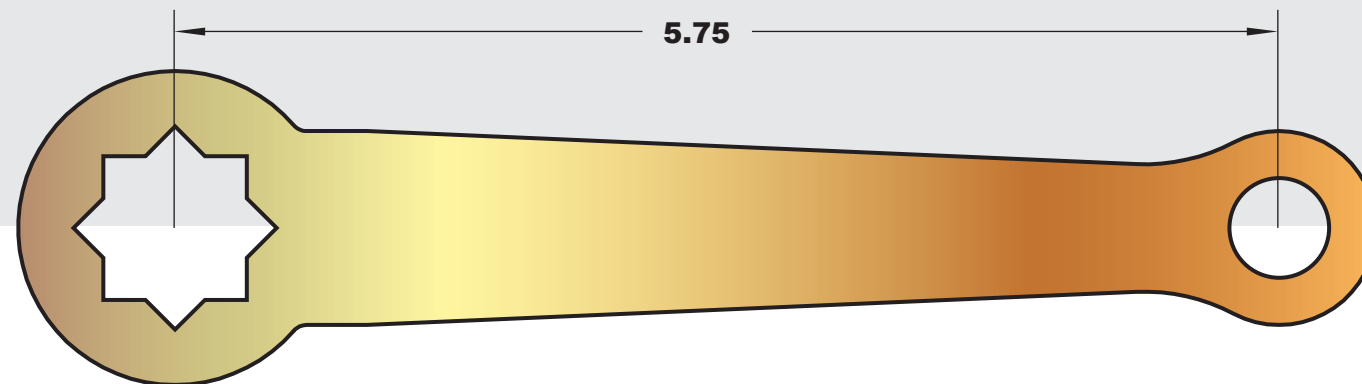

Steel with Zinc Chromate Finish

Galvanized Steel Pipe

1/2-20 Threaded Rod End

P/N 3070389

3006738-XX

Overall Length

Overall Length	Pipe Length	Price	Overall Length	Pipe Length	Est. Price	Overall Length	Pipe Length	Price
10.0	5.75	\$12.55	23.0	18.75	\$14.08	35.5	31.25	\$15.61
10.5	6.25	\$12.61	23.5	19.25	\$14.14	36.0	31.75	\$15.67
11.0	6.75	\$12.67	24.0	19.75	\$14.20	36.5	32.25	\$15.72
11.5	7.25	\$12.73	24.5	20.25	\$14.26	37.0	32.75	\$15.79
12.0	7.75	\$12.79	25.0	20.75	\$14.32	37.5	33.25	\$15.85
12.5	8.25	\$12.85	25.5	21.25	\$14.38	38.0	33.75	\$15.91
13.0	8.75	\$12.91	26.0	21.75	\$14.44	38.5	34.25	\$15.96
13.5	9.25	\$12.96	26.5	22.25	\$14.49	39.0	34.75	\$16.02
14.0	9.75	\$13.02	27.0	22.75	\$14.55	39.5	35.25	\$16.08
14.5	10.25	\$13.08	27.5	23.25	\$14.61	40.0	35.75	\$16.14
15.0	10.75	\$13.14	28.0	23.75	\$14.67	40.5	36.25	\$16.20
15.6	11.35	\$13.20	28.5	24.25	\$14.73	41.0	36.75	\$16.26
16.0	11.75	\$13.26	29.0	24.75	\$14.79	41.5	37.25	\$16.32
16.5	12.25	\$13.32	29.5	25.25	\$14.84	42.0	37.75	\$16.38
17.0	12.75	\$13.37	30.0	25.75	\$14.90	42.5	38.25	\$16.44
17.5	13.25	\$13.44	30.5	26.25	\$14.96	43.0	38.75	\$16.49
18.0	13.75	\$13.49	31.0	26.75	\$15.02	43.5	39.25	\$16.55
18.5	14.25	\$13.55	31.5	27.25	\$15.08	44.0	39.75	\$16.61
19.0	14.75	\$13.61	32.0	27.75	\$15.14	44.5	40.25	\$16.67
19.5	15.25	\$13.67	32.5	28.25	\$15.20	45.0	40.75	\$16.73
20.0	15.75	\$13.73	33.0	28.75	\$15.25	5.5	41.25	\$16.79
20.5	16.25	\$13.79	33.5	29.25	\$15.31	46.0	41.75	\$16.85
21.0	16.75	\$13.85	34.0	29.75	\$15.38	46.5	42.25	\$16.91
21.5	17.25	\$13.91	34.5	30.25	\$15.44	47.0	42.75	\$16.96
22.0	17.75	\$13.96	34.75	30.50	\$15.49	47.5	43.25	\$17.02
22.5	18.25	\$14.02	35.0	30.75	\$15.55	48.0	43.75	\$17.08
						51.0	46.75	\$17.38
						52.0	47.75	\$17.50

Innovative Controls Inc.
Swedged End Effector Valve Control Tie Rods

Offset Rod Adaptors
Steel with Zinc Chromate Finish

Steel with Zinc Chromate Finish

3.00 inch Valve Handle
P/N 3050368

4.00 inch Valve Handle
P/N 3050369